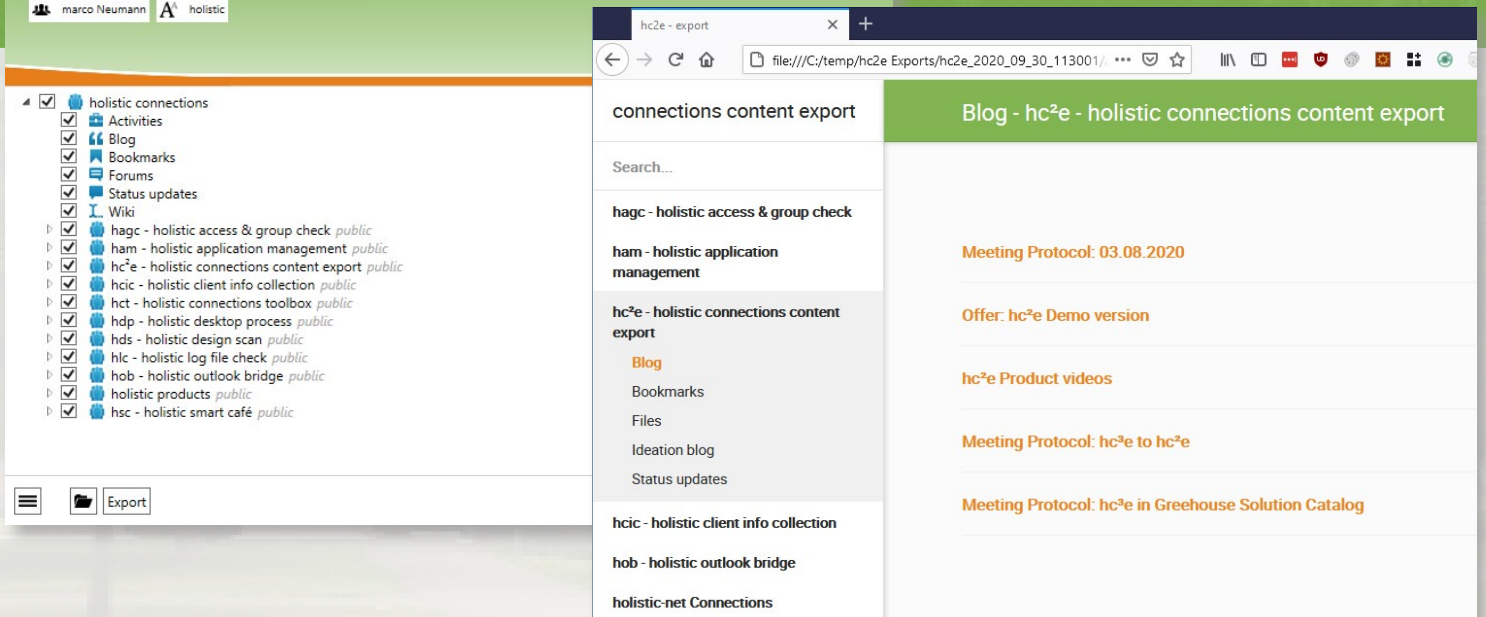

... on a defined selection of communities.

... on communities, in which certain users, are owners or members.

... using keywords or tags.

hc2e Advantages and Benefits:

- Saving storage and archiving key files and HCL Connections community content
- Easy Installation
- Instant results without the expenditure of time configuring the application.
- International deployment supported by multi linguism.
- No security considerations since the rights of the current user are used. See only what you're allowed.
- Personal backups and archives of the communities you own.
- Quick & easy navigation locates community content effectively
- Manual or automatical export of community data.
- And much, much more.

hc2e Possibilities:

holistic connections content export ...

... offers targeted export functionality for HCL Connections community contents into a static HTML format including Attachments

... offers the ability to filter content
... by community name
... by community owner or member
... tags and keywords

... shows whether the different community features have content

... uses different connection profiles to offer access to multiple IBM Connections installations

... quickly lists the members and their roles in any given community

... uses type-ahead to allow quick searches of communities

... opens live content quickly with a simple click in web browser.

holistic-net

Gesellschaft für Informations- & Kommunikationssysteme mbH

Deisterstraße 83
D-30449 Hannover

Tel +49 511 760 728 – 0
Fax +49 511 760 728 – 99

info@holistic-net.de
www.holistic-net.de